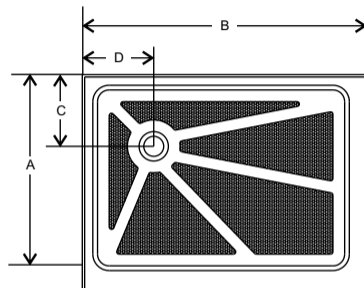

Alexia shower base

TOP VIEW

FRONT VIEW

Model	Product Dimensions	A	B	C	D	E	Packaging Dimensions
Alexia - L	36" x 48" x 3 1/2"	36"	48"	12"	12"	3 3/4"	39" x 51" x 4"
Alexia - R	36" x 48" x 3 1/2"	36"	48"	12"	12"	3 3/4"	39" x 51" x 4"