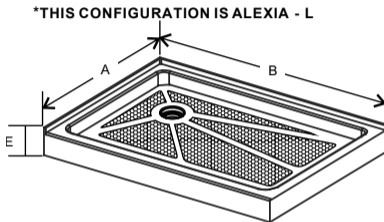

Alexia shower base

TOP VIEW

FRONT VIEW

Model	Product Dimensions	A	B	C	D	E	Packaging Dimensions
Alexia - L	36" x 48" x 3 1/2"	36"	48"	12"	12"	3 3/4"	39" x 51" x 4"
Alexia - R	36" x 48" x 3 1/2"	36"	48"	12"	12"	3 3/4"	39" x 51" x 4"