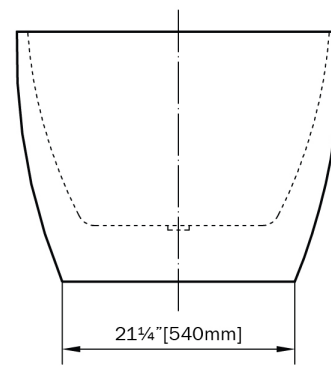

Model: BT-218-67

Product Dimensions

- Length: 66.93
- Width: 29.53
- Height: 22.83
- Weight: 81.57

Shipping Dimensions

- Length: 68.9
- Width: 31.5
- Height: 24.8
- Weight: 103.62

Bathtubs Specifications

- Finish: Glossy white
- Primary Material: Acrylic
- Overflow Height: 14.57
- Drain Location: Center
- Shape: Oval
- Capacity in Gallons: 53
- Drain Finish: White

TOP VIEW - VUE DE DESSUS

FRONT VIEW - VUE DE FACE

SIDE VIEW - VUE DE CÔTÉ

* Dimensions may vary +/- 1/4" (6mm) / Les dimensions peuvent varier de +/- 1/4" (6mm)

Pure acrylic construction reinforced by fiberglass
Construction en acrylique renforcée de fibre de verre