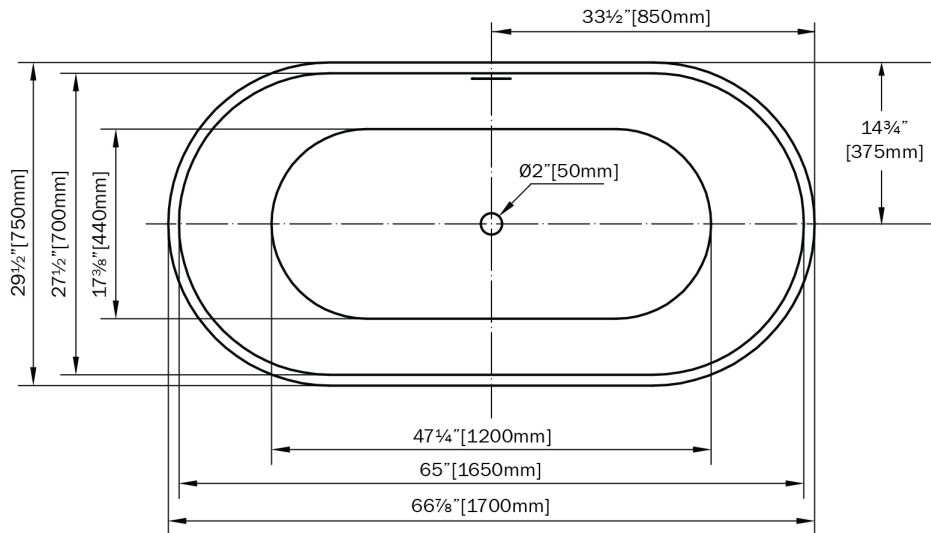

Model: BT-218-67

Product Dimensions

- Length: 66.93
- Width: 29.53
- Height: 22.83
- Weight: 81.57

Shipping Dimensions

- Length: 68.9
- Width: 31.5
- Height: 24.8
- Weight: 103.62

Bathtubs Specifications

- Finish: Glossy white
- Primary Material: Acrylic
- Overflow Height: 14.57
- Drain Location: Center
- Shape: Oval
- Capacity in Gallons: 53
- Drain Finish: White

TOP VIEW - VUE DE DESSUS

FRONT VIEW - VUE DE FACE

SIDE VIEW - VUE DE CÔTÉ

* Dimensions may vary +/- 1/4" (6mm) / Les dimensions peuvent varier de +/- 1/4" (6mm)

Pure acrylic construction reinforced by fiberglass
Construction en acrylique renforcée de fibre de verre

Pop-up drain included
Drain pop-up inclus

Linear overflow
Trop plein linéaire

cUPC Certified
Certifié cUPC

Freestanding installation
Installation autoportante

Adjustable feet
Pieds ajustables

A&E Bath and Shower