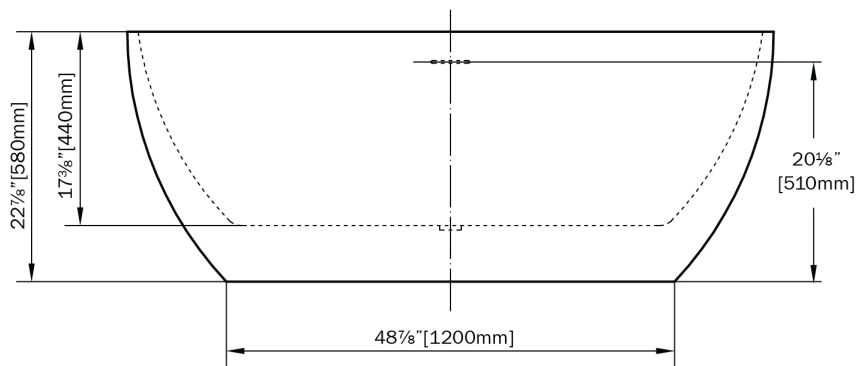

Model: BT-218-67

Product Dimensions

- Length: 66.93
- Width: 29.53
- Height: 22.83
- Weight: 81.57

Shipping Dimensions

- Length: 68.9
- Width: 31.5
- Height: 24.8
- Weight: 103.62

Bathtubs Specifications

- Finish: Glossy white
- Primary Material: Acrylic
- Overflow Height: 14.57
- Drain Location: Center
- Shape: Oval
- Capacity in Gallons: 53
- Drain Finish: White

TOP VIEW - VUE DE DESSUS

FRONT VIEW - VUE DE FACE

SIDE VIEW - VUE DE CÔTÉ

* Dimensions may vary +/- 1/4" (6mm) / Les dimensions peuvent varier de +/- 1/4" (6mm)

Pure acrylic construction reinforced by fiberglass
Construction en acrylique renforcée de fibre de verre