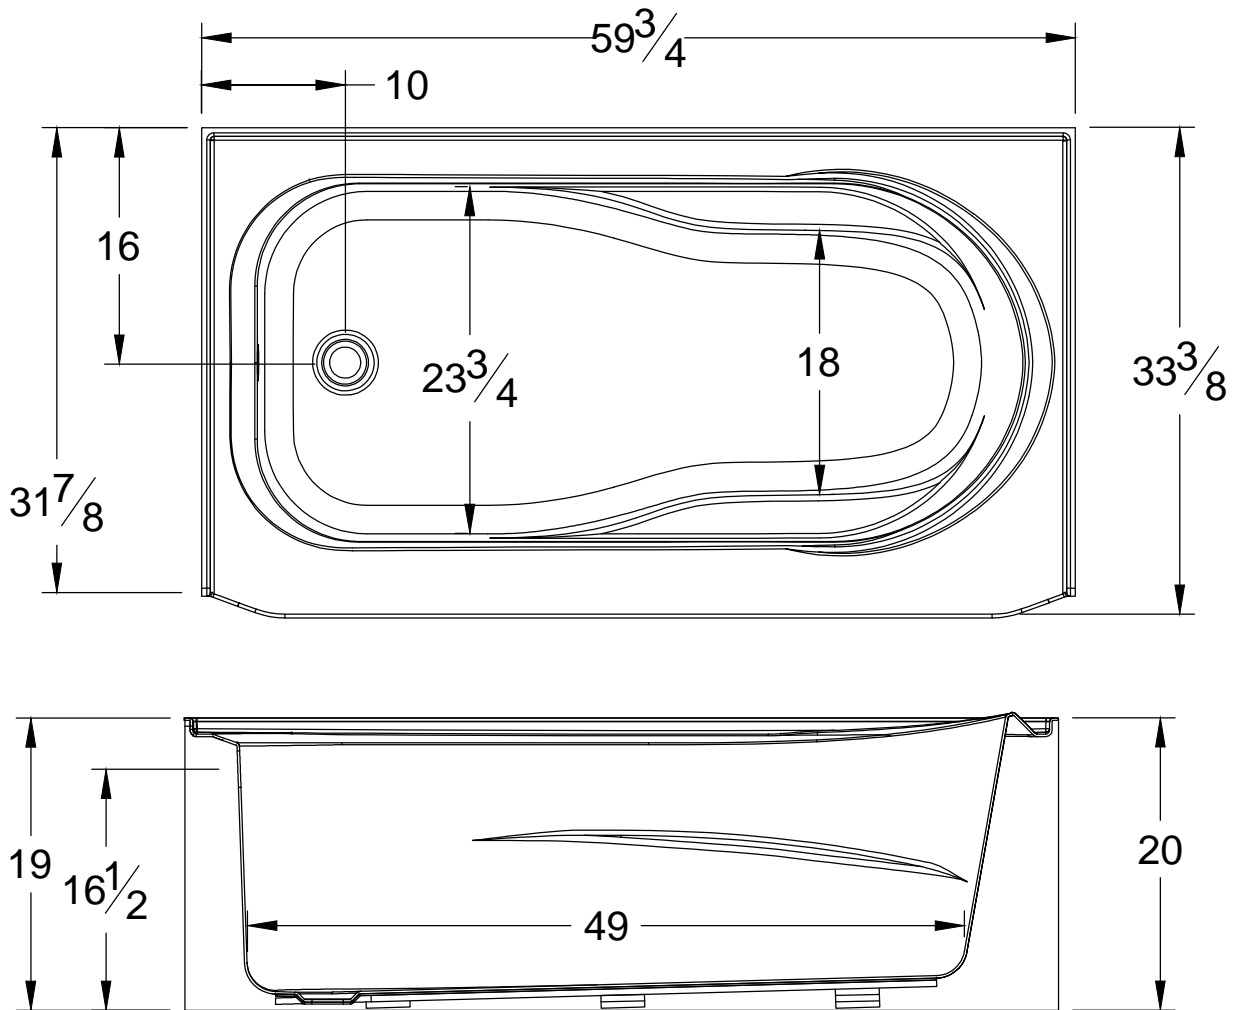

# Bain Signature

6400A St . Jacques West  
Montrea, QC, Canada  
H4B 1T6  
www.aebath.com

Model Modèle: ELE A

Skirted bathtub-LEFT

Baignoire à jupe-GAUCHE

Intertek

CSA B45.5-11  
IAPMO Z124-2011