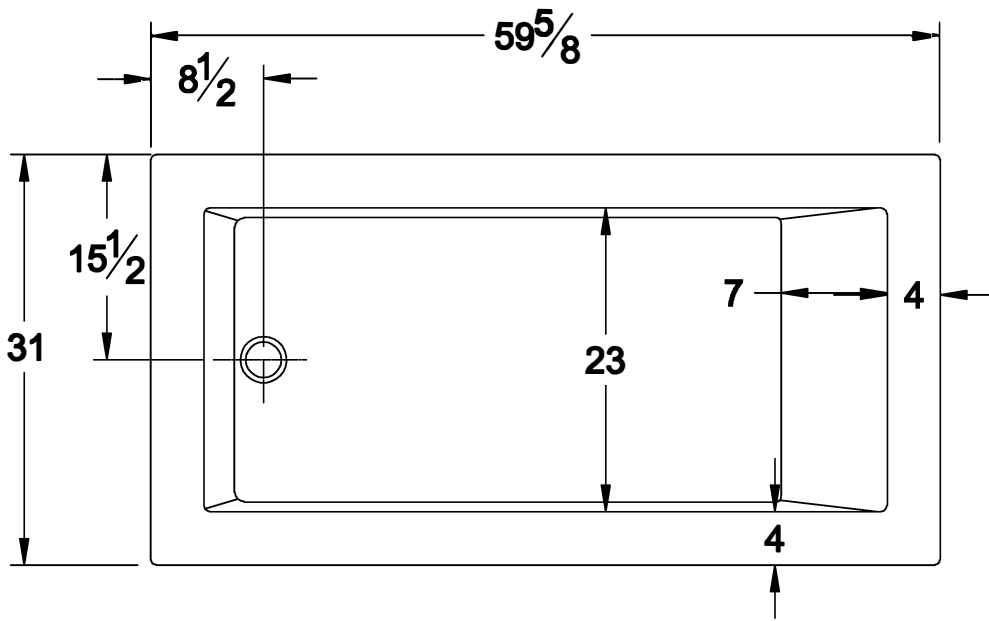

A&E Bath and Shower
6400A St. Jacques West
Montreal, QC, Canada
H4B 1T6
www.aebath.com

Model Modèle: BT-0002

Drop-in bathtub

Baignoire à encastrer

Uniform Plumbing Code
National Plumbing Code of Canada
CSA B45.5-17/IAPMO Z124-2017