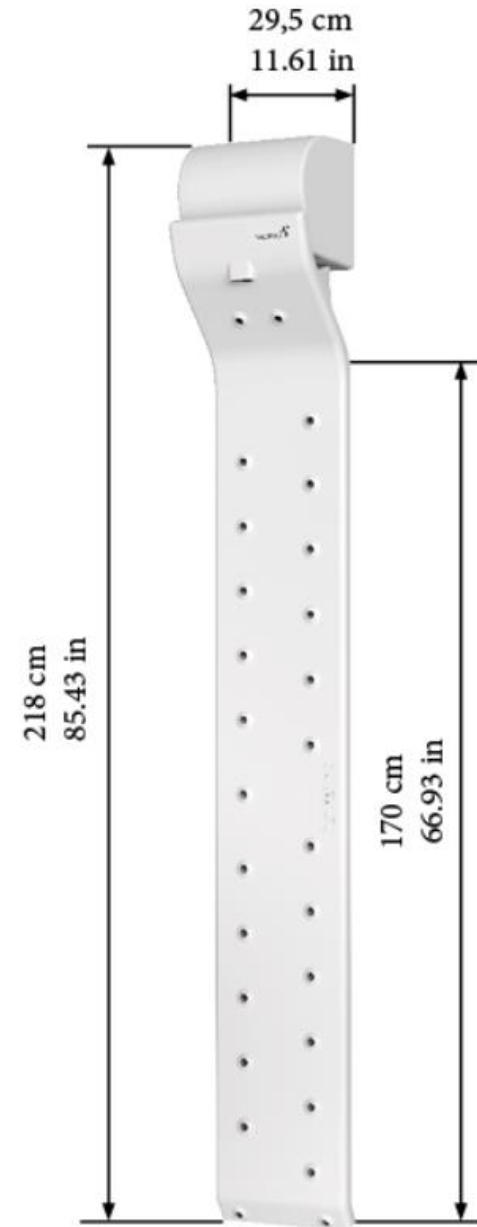

It's time to throw in the towel!

Valiryo Air Body Dryer

Product Innovator
Award Winner 2019

Technical Features

Weight: 21,60 lbs (packaging weight: 4,62 lbs)

Dimensions: 85,43 x 11,61 x 1,10 in

Material: ABS + PMMA

Water protection rating: IP56

Decibels: 69 dB (a modern dryer produces 85 dB)

Expelled air temperature up to 90 °F above ambient temperature
Temperature and speed variation between upper and lower diffuser: < 2%