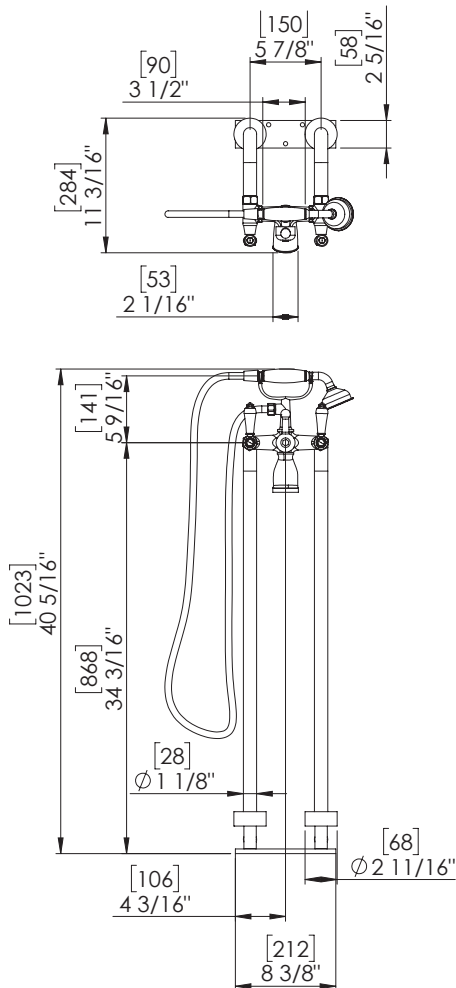

Bain Signature

7300 Rue Sherbrooke O,
Montréal, QC H4B 1R7
www.bainsignature.com
service@bainsignature.com

(1 - 888 - 232 - 2845) Toll-free
(514) 482 - 5403 (Montreal)

WILLIAM

Classic bathtub faucet

Robinet de baignoire classique

Pillars mount
Montage sur piliers

Wall mount
Montage mural

- Chrome finish
- Brass component
- High quality ceramic cartridge
- Handheld shower
- Floor or wall mount installation
- Mounting hardware
- Residential and indoor use only
- CUPC certified
- Made in China