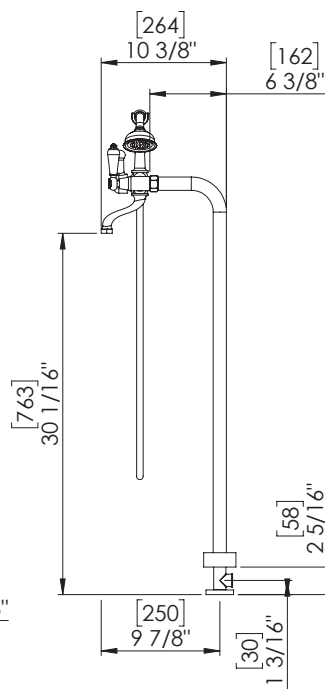

Pillars mount
Montage sur piliers

Wall mount
Montage mural

- Chrome finish
- Brass component
- High quality ceramic cartridge
- Handheld shower
- Floor or wall mount installation
- Mounting hardware
- Residential and indoor use only
- CUPC certified
- Made in China