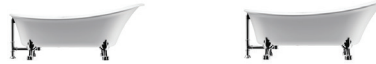

BAIN

SIGNATURE

PRICE LIST LIST DES PRIX

BATHTUBS / BAIGNOIRES

CLAWFOOT BATHTUBS BAIGNOIRES SUR PATTES

	Diane 59	Diane 69
DIMENSION	59 x 30 x 28"	69 x 30 x 28"
PACKAGING DIMENSION D'EMBALLAGE	62 x 32 x 30 "	71 x 32 x 30 "
WEIGHT / POIDS	115 LBS	125 LBS
WATER CAPACITY CAPACITE D'EAU	44 GAL.	50 GAL.
MATERIAL MATÉRIEL	ACRYLIC ACRYLIQUE	ACRYLIC ACRYLIQUE
DRAIN LOCATION EMBLACEMENT DU DRAIN		
PRICE / PRIX	\$ 2630	\$ 2920

RENOVATION FREESTANDING BATHTUBS BAIGNOIRES AUTOPORTANTES RÉNOVATION

	Juliet	Serena	Venus	Noah	Gemini	Sophia
DIMENSION	56 x 32 x 24 "	56 x 30 x 26 "	56 x 32 x 24 "	59 x 30 x 24 "	59 x 29 x 26 "	59 x 30 x 24 "
PACKAGING DIMENSION D'EMBALLAGE	58 x 34 x 26 "	57 x 32 x 28 "	58 x 34 x 26 "	61 x 32 x 26 "	61 x 31 x 28 "	61 x 32 x 26 "
WEIGHT / POIDS	91 LBS	72 LBS	90 LBS	70 LBS	80 LBS	104 LBS
WATER CAPACITY CAPACITE D'EAU	63 GAL.	49 GAL.	63 GAL.	49 GAL.	68 GAL.	61 GAL.
MATERIAL MATÉRIEL	ACRYLIC ACRYLIQUE	ACRYLIC ACRYLIQUE	ACRYLIC ACRYLIQUE	ACRYLIC ACRYLIQUE	ACRYLIC ACRYLIQUE	ACRYLIC ACRYLIQUE
DRAIN LOCATION EMBLACEMENT DU DRAIN						
PRICE / PRIX	\$ 2920	\$ 2920	\$ 2920	\$ 2950	\$ 3485	\$ 3050