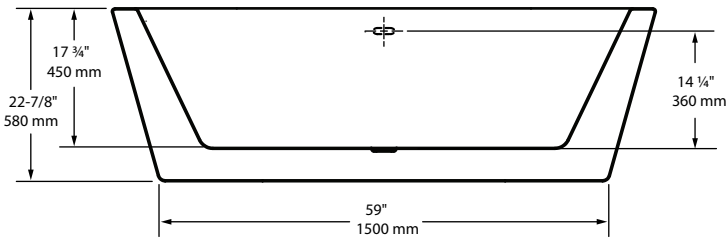

BAIN SIGNATURE

6400A St. Jacques West
Montreal, QC, Canada
H4B 1T6
www.aebath.com

Model Modèle: **LUNA**
Freestanding bathtub
Baignoire autoportante

TOP VIEW VUE DE DESSUS

FRONT VIEW VUE DE FACE

* Dimensions may vary +/- 1/4" (6mm) / Les dimensions peuvent varier de +/- 1/4" (6mm)

gallons to overflow /	64.5 gal.
packaging dimension /	73 x 37 x 27 in
approximated weight /	105 lbs
weight with water /	643 lbs
bathing well at sump /	47 x 19 in

Compliance Certifications:

Uniform Plumbing Code
National Plumbing Code of Canada
CSA B45.5-17/IAPMO Z124-2017

Integrated chrome linear overflow
Trop plein linéaire chrome intégré

CUPC certified
Certifié CUPC