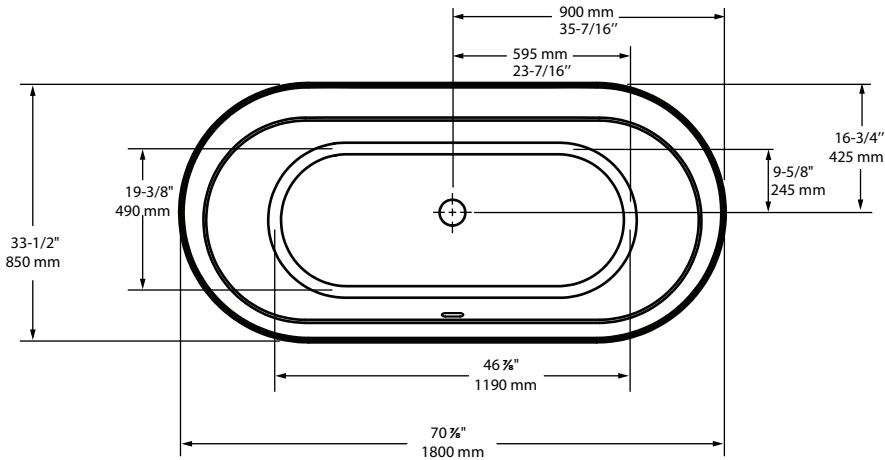

BAIN SIGNATURE

6400A St. Jacques West
Montreal, QC, Canada
H4B 1T6
www.aebath.com

Model Modèle: **LUNA**
Freestanding bathtub
Baignoire autoportante

TOP VIEW VUE DE DESSUS

FRONT VIEW VUE DE FACE

* Dimensions may vary +/- 1/4" (6mm) / Les dimensions peuvent varier de +/- 1/4" (6mm)

gallons to overflow /	64.5 gal.
packaging dimension /	73 x 37 x 27 in
approximated weight /	105 lbs
weight with water /	643 lbs
bathing well at sump /	47 x 19 in

Compliance Certifications:

Uniform Plumbing Code
National Plumbing Code of Canada
CSA B45.5-17/IAPMO Z124-2017

Pure acrylic construction reinforced by fiberglass
Construction en acrylique renforcée de fibre de verre

Freestanding installation
Installation autoportante

Adjustable feet
Pattes ajustables

Chrome drain included
Drain chrome inclu

Integrated chrome linear overflow
Trop plein linéaire chrome intégré

CUPC certified
Certifié CUPC